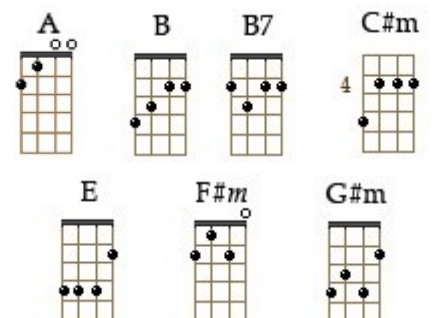

Intro: E / A - B E

E / A - B(7) E
 Nobody feels any pain
 E / A - B(7) E
 Tonight as I stand inside the rain
 A / B
 But everybody knows
 A / B
 That baby's got new clothes
 A - G#m / F#m - E A /
 But lately I've seen her ribbons B
 and her bows

A* - B7* / A* - B* E...

E / A - B(7) E
 Queen Mary she's my friend
 E / A - B(7) E
 Yes I believe I'll go see her again
 A / B
 Nobody has to guess
 A / B
 That baby can't be blessed
 A - G#m / F#m - E A /
 'Till she sees that shes just B
 likes all the rest

G#

It was rannin' from the first
 G#
 And I was dyin' of thirst
 E %
 'So I you came in here
 G# %
 And your long time curse hurts worse
 A
 But that's this pain in here
 B B
 I can't stay in here Ain't it clear

Accord dernier couplet + Refrain (finir sur E / (Block)

A* - B7* / A* - B* E...

* = picking Do Mi Sol