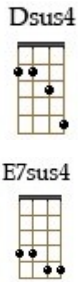

Better when I'm dancin' - Meghan Trainor

Intro : **D**

Dsus4	Dsus4	E7sus4	A
-----5-----5-----	-----5-----5-----	-----5-----5-----	-----4-----4-----
---2-----2-----2-----	---3-----3-----3-----	---5-----5-----5-----	---5-----5-----5-----
---2-----2-----2-----	---2-----2-----2-----	---4-----4-----4-----	---4-----4-----4-----
-----2-----2-----	-----2-----2-----	-----2-----2-----	-----2-----2-----

D Don't think about it **G** Just move your body **Em** Listen to the music **A** Sing, oh, ey, oh **(D)**

D Just move those left feet **G** Go ahead, get crazy **Em** Anyone can do it **A** Sing, oh, ey, oh **(D)**

Refrain:

D Show the world you've got that fire **G** (fire) **Em** Feel the rhythm getting loudeeeeer **A**

D Show the room what you can do, Prove to them you got the moves **Em** I don't know about you, **A(block)**