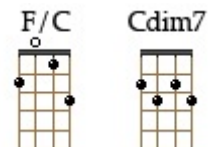

C / **E7** **F** / **G** **C** **G7**
you'll ne__ver_ walk__ a - lone.

C **Caug** **F** **D7**
Walk on_, wa-alk o-on_, with ho__pe in your heart_