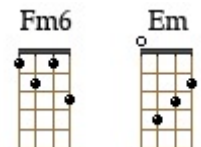

You'll Never Walk Alone - Gerry And The Pacemakers

C %
When you walk_ through a storm_,

G %
Hold your head_ up high_

F **C** **G** **Gm**
And don't_ be afraid_ of the dark__

Dm **Bb** **F** **Dm**
At the end_ of the storm_ is a gol__den_ sky_,

Bb / **F** **Gm** / **F** **E7** **C7**
and the sweet_ sil_ver song_ of a lark__

F **E7** **C** **Fm6**
Walk on_ through the wind_, walk on_ through the rain_

C **Em** **F** **G**
Though your drea_ms be tos_sed and blo__own__

C **Caug** **F** **D7**
Walk on_, wa-alk on_, with ho__pe in your heart_

C / **Caug** **F/C** / **Cdim7** **Em** **G7**
And you'll ne__ver_ walk__ a - lo____ne,

C / **E7** **F** / **G** **C** **G7**
you'll ne__ver_ walk__ a - lone.

C **Caug** **F** **D7**
Walk on_, wa-alk o-on_, with ho__pe in your heart_

C / **Caug** **F/C** / **Cdim** **Em** **G7**
And you'll ne__ver_ walk__ a - lo____ne

C (Block) **F...** / **G...** **C** / **F** **C...**
you'll__ ne-(Block) e_ver walk__ a - lo____ne