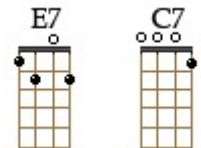

You'll Never Walk Alone - Gerry And The Pacemakers

C %
When you walk_ through a storm_,

G %
Hold your head_ up high_

F **C** **G** **Gm**
And don't_ be afraid_ of the dark__

Dm **Bb** **F** **Dm**
At the end_ of the storm_ is a gol__den_ sky_,

Bb / **F** **Gm** / **F** **E7** **C7**
and the sweet_ sil_ver song_ of a lark__

F **E7** **C** **Fm6**
Walk on_ through the wind_, walk on_ through the rain_

C **Em** **F** **G**
Though your drea_ms be tos_sed and blo__own__

C **Caug** **F** **D7**
Walk on_, wa-alk o-on_, with ho__pe in your heart_

C / **Caug** **F/C** / **Cdim** **Em** **G7**
And you'll ne__ver_ walk__ a - lo____ne

C (Block) **F...** / **G...** **C** / **F** **C...**
you'll__ ne-(Block) e_ver walk__ a - lo____ne