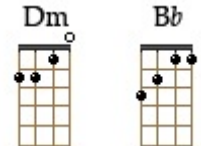

You'll Never Walk Alone - Gerry And The Pacemakers

C %
When you walk_ through a storm_,

G %
Hold your head_ up high_

F **C** **G** **Gm**
And don't_ be afraid_ of the dark__

Dm **Bb** **F** **Dm**
At the end_ of the storm_ is a gol__den_ sky_,

Bb / **F** **Gm** / **F** **E7** **C7**
and the sweet_ sil_ver song_ of a lark__

F **E7** **C** **Fm6**
Walk on_ through the wind_, walk on_ through the rain_

C **Em** **F** **G**
Though your drea_ms be tos_sed and blo__own__

C **Caug** **F** **D7**
Walk on_, wa-alk o-on_, with ho__pe in your heart_

C / **Caug** **F/C** / **Cdim** **Em** **G7**
And you'll ne__ver_ walk__ a - lo____ne

C (Block) **F...** / **G...** **C** / **F** **C...**
you'll__ ne-(Block) e_ver walk__ a - lo____ne