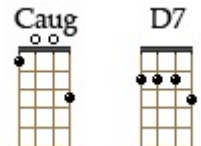

You'll Never Walk Alone - Gerry And The Pacemakers

C %
When you walk_ through a storm_,

G %
Hold your head_ up high_

F **C** **G** **Gm**
And don't_ be afraid_ of the dark__

Dm **Bb** **F** **Dm**
At the end_ of the storm_ is a gol__den_ sky_,

Bb / **F** **Gm** / **F** **E7** **C7**
and the sweet_ sil_ver song_ of a lark__

F **E7** **C** **Fm6**
Walk on_ through the wind_, walk on_ through the rain_

C **Em** **F** **G**
Though your drea_ms be tos_sed and blo__own__

C **Caug** **F** **D7**
Walk on_, wa-alk on_, with ho__pe in your heart_

C / **Caug** **F/C** / **Cdim7** **Em** **G7**
And you'll ne__ver_ walk__ a - lo____ne,

C / **E7** **F** / **G** **C** **G7**
you'll ne__ver_ walk__ a - lone.

C **Caug** **F** **D7**
Walk on_, wa-alk o-on_, with ho__pe in your heart_

C / **Caug** **F/C** / **Cdim** **Em** **G7**
And you'll ne__ver_ walk__ a - lo____ne

C (Block) **F...** / **G...** **C** / **F** **C...**
you'll__ ne-(Block) e_ver walk__ a - lo____ne