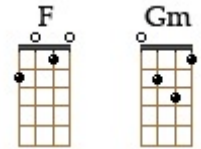

You'll Never Walk Alone - Gerry And The Pacemakers

C %
When you walk_ through a storm_,

G %
Hold your head_ up high_

F **C** **G** **Gm**
And don't_ be afraid_ of the dark__

Dm **Bb** **F** **Dm**
At the end_ of the storm_ is a gol__den_ sky_,

Bb / **F** **Gm** / **F** **E7** **C7**
and the sweet_ sil_ver song_ of a lark__

F **E7** **C** **Fm6**
Walk on_ through the wind_, walk on_ through the rain_

C **Em** **F** **G**
Though your drea_ms be tos_sed and blo__own__

C **Caug** **F** **D7**
Walk on_, wa-alk on_, with ho__pe in your heart_

C / **Caug** **F/C** / **Cdim7** **Em** **G7**
And you'll ne__ver_ walk__ a - lo____ne,

C / **E7** **F** / **G** **C** **G7**
you'll ne__ver_ walk__ a - lone.

C **Caug** **F** **D7**
Walk on_, wa-alk o-on_, with ho__pe in your heart_

C / **Caug** **F/C** / **Cdim** **Em** **G7**
And you'll ne__ver_ walk__ a - lo____ne

C (Block) **F...** / **G...** **C** / **F** **C...**
you'll__ ne-(Block) e_ver walk__ a - lo____ne