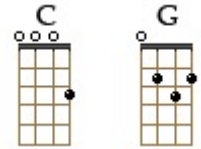

You'll Never Walk Alone - Gerry And The Pacemakers

C %
When you walk_ through a storm_,

G %
Hold your head_ up high_

F **C** **G** **Gm**
And don't_ be afraid_ of the dark__

Dm **Bb** **F** **Dm**
At the end_ of the storm_ is a gol__den_ sky_,

Bb / **F** **Gm** / **F** **E7** **C7**
and the sweet_ sil_ver song_ of a lark__

F **E7** **C** **Fm6**
Walk on_ through the wind_, walk on_ through the rain_

C **Em** **F** **G**
Though your drea_ms be tos_sed and blo__own__

C **Caug** **F** **D7**
Walk on_, wa-alk on_, with ho__pe in your heart_

C / **Caug** **F/C** / **Cdim7** **Em** **G7**
And you'll ne__ver_ walk__ a - lo____ne,

C / **E7** **F** / **G** **C** **G7**
you'll ne__ver_ walk__ a - lone.

C **Caug** **F** **D7**
Walk on_, wa-alk o-on_, with ho__pe in your heart_

C / **Caug** **F/C** / **Cdim** **Em** **G7**
And you'll ne__ver_ walk__ a - lo____ne

C (Block) **F...** / **G...** **C** / **F** **C...**
you'll__ ne-(Block) e_ver walk__ a - lo____ne