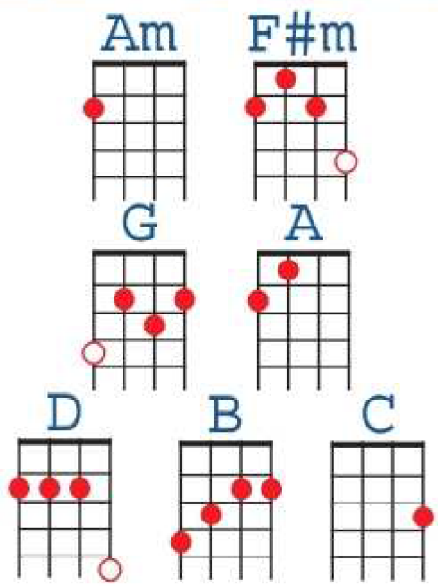

LIGHT MY FIRE

INTRO FRUCKY : G D / F Bb / Eb Ab / A
 Intro Am / F#m / Am / F#m

You know that it would be untrue
 You know that I would be a Liar
 If I was to say to you
 Girl, we couldn't get much higher

Come on baby, Light my fire
 Come on baby, Light my fire
 Try to set the night on fire

The time to hesitate is through
 No time to wallow in the mire
 Try now we can only Lose

And our Love become a funeral pyre

Come on baby, Light my fire
 Come on baby, Light my fire
 Try to set the night on fire
 Try to set the night on fire
 Try to set the night on fire
 Try to set the night on fire

Solo : Am Bm en boucle