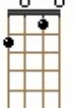

It's a good day - Peggy Lee

Intro : Dm7 / G7 C / A7 F / F# G

Yes, it's a good day for singin' a song,
And it's a good day for movin' along;
Yes, it's a good day, how could anything go wrong,
A good day from mornin' till night.

Yes, it's a good day for shinin' your shoes,
And it's a good day for losin' the blues;
Ev'rything to gain and nothin' to lose,
'Cause it's a good day from mornin' till night.

Pont :

I said to the sun, "good mornin', sun.
Rise and shine, to-day"
You know you've gotta get goin'
If you're gonna make a showin'
And you've got the right of way

'Cause it's a good day for payin' your bills;
And it's a good day for curin' your ills,
So take a deep breath and throw away your pills;
'Cause it's a good day from mornin' till night.
'Cause it's a good day from mornin' till night.
'Cause it's a good day from mornin' till night.

Dm7

G7

C

A7

F

F#

G

C9

G7aug

Cdim7

Gdim7

C#9