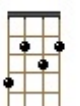

It's a good day - Peggy Lee

Intro : Dm7 / G7 C / A7 F / F# G

Yes, it's a good day for singin' a song,
And it's a good day for movin' along;
Yes, it's a good day, how could anything go wrong,
A good day from mornin' till night.

Yes, it's a good day for shinin' your shoes,
And it's a good day for losin' the blues;
Ev'rything to gain and nothin' to lose,
'Cause it's a good day from mornin' till night.

Pont :

I said to the sun, "good mornin', sun.
Rise and shine, to-day"
You know you've gotta get goin'
If you're gonna make a showin'
And you've got the right of way

'Cause it's a good day for payin' your bills;
And it's a good day for curin' your ills,
So take a deep breath and throw away your pills;
'Cause it's a good day from mornin' till night.
'Cause it's a good day from mornin' till night.
'Cause it's a good day from mornin' till night.

Dm7

G7

C

A7

F

F#

G

C9

G7aug

Cdim7

Gdim7

C#9