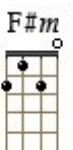

A / F#m Bm
This ole way, this ole way, This ole way, this ole way,
Bm / E A
Lord, I can't go back home this ole way

A / F#m Bm
If you missed the train I'm on You will know that I am gone
Bm E
You can hear the whistle blow a hundred miles

A / F#m Bm
A hundred miles, a hundred miles A hundred miles, a hundred miles