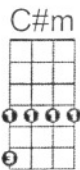

I Can See Clearly Now - Johnny Nash

D (X4)

D G D %  
I can see clearly now the rain is gone

D G A %  
I can see all obstacles in my way

D G D %  
Gone are the dark clouds that had me blind

C G D %  
It's going to be a bright, (bright) bright (bright) sunny day

C G D %  
It's going to be a bright, (bright) bright (bright) sunny day

D G D %  
I think I can make it now the pain has gone

D G A %  
And all of the bad feelings have disappeared

D G D %  
Here is the rainbow I've been praying for