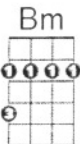

I Can See Clearly Now - Johnny Nash

D (X4)

D G D %  
I can see clearly now the rain is gone

D G A %  
I can see all obstacles in my way

D G D %  
Gone are the dark clouds that had me blind

C G D %  
It's going to be a bright, (bright) bright (bright) sunny day

C G D %  
It's going to be a bright, (bright) bright (bright) sunny day

D G D %  
I think I can make it now the pain has gone

D G A %  
And all of the bad feelings have disappeared

D G D %  
Here is the rainbow I've been praying for