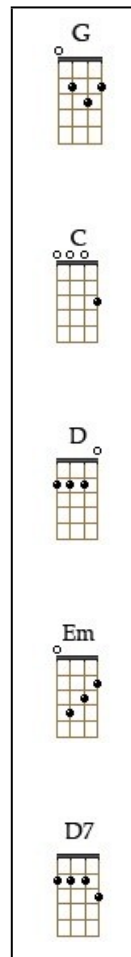

Intro: * G C G D * G C G D

G C G D
Hey where did we go, days when the rains came
G C G D
Down in the hollow, playin' a new game
G C G D
Laughin' and a-runnin' hey, hey, skippin' and a-jumpin'
G C G D C
In the misty mornin' fog with, our, our hearts thumpin' and you
D G Em C D G D7
My brown-eyed girl, you my brown-eyed girl

G C G D
Whatever happened, to Tuesday and so slow
G C G D
Goin' down the old mine with a transistor radio
G C G D
Standin' in the sunlight laughin', hidin' behind a rainbow's wall
G C G D C
Slippin' and a-slidin' all along the waterfall with you
D G Em C D G
My brown-eyed girl, you my brown-eyed girl

D7 % D7 \ \ (Block) G
Do you remember when we used to sing
C G D
Sha la la la la la la la la la te da (just like that)
G C G D (* G)
Sha la la la la la la la la la te da, la te da

Instrumental: * G C G D * G C G D

G C G D
So hard to find my way, now that I'm all on my own
G C G D
I saw you just the other day, my, you have grown
G C G D
Cast my memory back there, Lord, sometimes I'm overcome thinkin' about
G C G D C
Laughin' and a-runnin' hey hey, behind the stadium with you
D G Em C D G
My brown-eyed girl, you my brown-eyed girl

D7 % D7 \ \ (Block) G
Do you remember when we used to sing
C G D
Sha la la la la la la la la la te da
G C G D
Sha la la la la la la la la la te da
G C G D
Sha la la la la la la la la la te da
G C G D * G C G D * G C G D G...
Sha la la la la la la la la la te da, la te da

* G C G D * G C G D G...
A ---2---3---5---3---2---7---8---10---8---7---2---3---5---3---2-----
E ---3---5---7---5---3---8---10---12---10---8---3---5---7---5---3---2---2---3---5-
C-----2-----