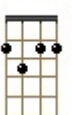

0432 0332 0102
Intro: **Em / Gaug G / Em6 G / D7 G / B7**

Em Gaug G Em6
Blue skies, smiling at me
G D7 G D9 / B7
Nothing but blue skies, do I see

Em Gaug G Em6
Bluebirds, singing a song
G D7 G Gdim / G
Nothing but bluebirds, all day long

G Cm / G
Never saw the sun shining so bright
C / G D7 / G
Never saw things going so right
G Cm / G
Noticing the days hurrying by
C / G D7 / G - B7...
When you're in love, my how they fly Oh

Em Gaug G Em6
Blue days All of them gone
G D7 G A7 / B7
Nothing but blue skies From now on

Instrumental :

Em Gaug G Em6 G D7 G B7
Em Gaug G Em6 G D7 G Gdim / G

G Cm / G
Never saw the sun shining so bright
C / G D7 / G
Never saw things going so right
G Cm / G
Noticing the days hurrying by
C / G D7 / G - B7...
When you're in love, my how they fly Oh

Em Gaug G Em6
Blue days All of them gone
G D7
Nothing but blue skies
G Cm
Nothing but blue skies
G D7 G (rallentir) Cm6 / Cm G...
Nothing but blue skies from now on _____

Em

Gaug

Em6

D9

Gdim7

G

Cm

C

D7

B7

Cm6