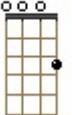

0432 0332 0102
Intro: **Em / Gaug G / Em6 G / D7 G / B7**

Em Gaug G Em6
Blue skies, smiling at me
G D7 G D9 / B7
Nothing but blue skies, do I see

Em Gaug G Em6
Bluebirds, singing a song
G D7 G Gdim / G
Nothing but bluebirds, all day long

G Cm / G
Never saw the sun shining so bright
C / G D7 / G
Never saw things going so right
G Cm / G
Noticing the days hurrying by
C / G D7 / G - B7...
When you're in love, my how they fly Oh

Em Gaug G Em6
Blue days All of them gone
G D7 G A7 / B7
Nothing but blue skies From now on

Instrumental :

Em Gaug G Em6 G D7 G B7
Em Gaug G Em6 G D7 G Gdim / G

G Cm / G
Never saw the sun shining so bright
C / G D7 / G
Never saw things going so right
G Cm / G
Noticing the days hurrying by
C / G D7 / G - B7...
When you're in love, my how they fly Oh

Em Gaug G Em6
Blue days All of them gone
G D7
Nothing but blue skies
G Cm
Nothing but blue skies
G D7 G (rallentir) Cm6 / Cm G...
Nothing but blue skies from now on _____

Em

Gaug

Em6

D9

Gdim7

G

Cm

C

D7

B7

Cm6