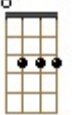

**G Cm / G**  
Never saw the sun shining so bright  
**C / G D7 / G**  
Never saw things going so right  
**G Cm / G**  
Noticing the days hurrying by  
**C / G D7 / G - B7...**  
When you're in love, my how they fly Oh

**Em Gaug G Em6**  
Blue days All of them gone  
**G D7 G A7 / B7**  
Nothing but blue skies From now on

Instrumental :

**Em Gaug G Em6 G D7 G B7**  
**Em Gaug G Em6 G D7 G Gdim / G**

**G Cm / G**  
Never saw the sun shining so bright  
**C / G D7 / G**  
Never saw things going so right  
**G Cm / G**  
Noticing the days hurrying by  
**C / G D7 / G - B7...**  
When you're in love, my how they fly Oh

**Em Gaug G Em6**  
Blue days All of them gone  
**G D7**  
Nothing but blue skies  
**G Cm**  
Nothing but blue skies  
**G D7 G (rallentir) Cm6 / Cm G...**  
Nothing but blue skies from now on \_\_\_\_\_

Em

Gaug

Em6

D9

Gdim7

G

Cm

C