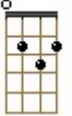

0432 0332 0102
Intro: **Em / Gaug G / Em6 G / D7 G / B7**

Em Gaug G Em6
Blue skies, smiling at me
G D7 G D9 / B7
Nothing but blue skies, do I see

Em Gaug G Em6
Bluebirds, singing a song
G D7 G Gdim / G
Nothing but bluebirds, all day long

G Cm / G
Never saw the sun shining so bright
C / G D7 / G
Never saw things going so right
G Cm / G
Noticing the days hurrying by
C / G D7 / G - B7...
When you're in love, my how they fly Oh

Em Gaug G Em6
Blue days All of them gone
G D7 G A7 / B7
Nothing but blue skies From now on

Instrumental :

Em Gaug G Em6 G D7 G B7
Em Gaug G Em6 G D7 G Gdim / G

G Cm / G
Never saw the sun shining so bright
C / G D7 / G
Never saw things going so right
G Cm / G
Noticing the days hurrying by
C / G D7 / G - B7...
When you're in love, my how they fly Oh

Em Gaug G Em6
Blue days All of them gone
G D7
Nothing but blue skies
G Cm
Nothing but blue skies
G D7 G (rallentir) Cm6 / Cm G...
Nothing but blue skies from now on _____

Em

Gaug

Em6

D9

Gdim7

G

Cm

C

D7

B7

Cm6