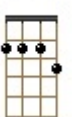

0432 0332 0102
Intro: **Em / Gaug G / Em6 G / D7 G / B7**

Em Gaug G Em6
Blue skies, smiling at me
G D7 G D9 / B7
Nothing but blue skies, do I see

Em Gaug G Em6
Bluebirds, singing a song
G D7 G Gdim / G
Nothing but bluebirds, all day long

G Cm / G
Never saw the sun shining so bright
C / G D7 / G
Never saw things going so right
G Cm / G
Noticing the days hurrying by
C / G D7 / G - B7...
When you're in love, my how they fly Oh

Em Gaug G Em6
Blue days All of them gone
G D7 G A7 / B7
Nothing but blue skies From now on

Instrumental :

Em Gaug G Em6 G D7 G B7
Em Gaug G Em6 G D7 G Gdim / G

G Cm / G
Never saw the sun shining so bright
C / G D7 / G
Never saw things going so right
G Cm / G
Noticing the days hurrying by
C / G D7 / G - B7...
When you're in love, my how they fly Oh

Em Gaug G Em6
Blue days All of them gone
G D7
Nothing but blue skies
G Cm
Nothing but blue skies
G D7 G (rallentir) Cm6 / Cm G...
Nothing but blue skies from now on _____

Em

Gaug

Em6

D9

Gdim7

G

Cm

C

D7

B7

Cm6