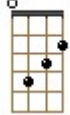

0432 0332 0102
Intro: **Em / Gaug G / Em6 G / D7 G / B7**

Em Gaug G Em6
Blue skies, smiling at me
G D7 G D9 / B7
Nothing but blue skies, do I see

Em Gaug G Em6
Bluebirds, singing a song
G D7 G Gdim / G
Nothing but bluebirds, all day long

G Cm / G
Never saw the sun shining so bright
C / G D7 / G
Never saw things going so right
G Cm / G
Noticing the days hurrying by
C / G D7 / G - B7...
When you're in love, my how they fly Oh

Em Gaug G Em6
Blue days All of them gone
G D7 G A7 / B7
Nothing but blue skies From now on

Instrumental :

Em Gaug G Em6 G D7 G B7
Em Gaug G Em6 G D7 G Gdim / G

G Cm / G
Never saw the sun shining so bright
C / G D7 / G
Never saw things going so right
G Cm / G
Noticing the days hurrying by
C / G D7 / G - B7...
When you're in love, my how they fly Oh

Em Gaug G Em6
Blue days All of them gone
G D7
Nothing but blue skies
G Cm
Nothing but blue skies
G D7 G (rallentir) Cm6 / Cm G...
Nothing but blue skies from now on _____

Em