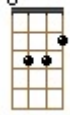

0432 0332 0102
Intro: **Em / Gaug G / Em6 G / D7 G / B7**

Em Gaug G Em6
Blue skies, smiling at me
G D7 G D9 / B7
Nothing but blue skies, do I see

Em Gaug G Em6
Bluebirds, singing a song
G D7 G Gdim / G
Nothing but bluebirds, all day long

G Cm / G
Never saw the sun shining so bright
C / G D7 / G
Never saw things going so right
G Cm / G
Noticing the days hurrying by
C / G D7 / G - B7...
When you're in love, my how they fly Oh

Em Gaug G Em6
Blue days All of them gone
G D7 G A7 / B7
Nothing but blue skies From now on

Instrumental :

Em Gaug G Em6 G D7 G B7
Em Gaug G Em6 G D7 G Gdim / G

G Cm / G
Never saw the sun shining so bright
C / G D7 / G
Never saw things going so right
G Cm / G
Noticing the days hurrying by
C / G D7 / G - B7...
When you're in love, my how they fly Oh

Em Gaug G Em6
Blue days All of them gone
G D7
Nothing but blue skies
G Cm
Nothing but blue skies
G D7 G (rallentir) Cm6 / Cm G...
Nothing but blue skies from now on _____

Em

Gaug

Em6

D9

Gdim7

G

Cm

C

D7

B7

Cm6