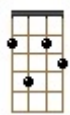

**G Cm / G**  
Never saw the sun shining so bright  
**C / G D7 / G**  
Never saw things going so right  
**G Cm / G**  
Noticing the days hurrying by  
**C / G D7 / G - B7...**  
When you're in love, my how they fly Oh

**Em Gaug G Em6**  
Blue days All of them gone  
**G D7 G A7 / B7**  
Nothing but blue skies From now on

Instrumental :

**Em Gaug G Em6 G D7 G B7**  
**Em Gaug G Em6 G D7 G Gdim / G**

**G Cm / G**  
Never saw the sun shining so bright  
**C / G D7 / G**  
Never saw things going so right  
**G Cm / G**  
Noticing the days hurrying by  
**C / G D7 / G - B7...**  
When you're in love, my how they fly Oh

**Em Gaug G Em6**  
Blue days All of them gone  
**G D7**  
Nothing but blue skies  
**G Cm**  
Nothing but blue skies  
**G D7 G (rallentir) Cm6 / Cm G...**  
Nothing but blue skies from now on \_\_\_\_\_

Em

Gaug

Em6

D9

Gdim7

G

Cm

C