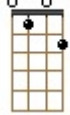

0432 0332 0102
Intro: **Em / Gaug G / Em6 G / D7 G / B7**

Em Gaug G Em6
Blue skies, smiling at me
G D7 G D9 / B7
Nothing but blue skies, do I see

Em Gaug G Em6
Bluebirds, singing a song
G D7 G Gdim / G
Nothing but bluebirds, all day long

G Cm / G
Never saw the sun shining so bright
C / G D7 / G
Never saw things going so right
G Cm / G
Noticing the days hurrying by
C / G D7 / G - B7...
When you're in love, my how they fly Oh

Em Gaug G Em6
Blue days All of them gone
G D7 G A7 / B7
Nothing but blue skies From now on

Instrumental :

Em Gaug G Em6 G D7 G B7
Em Gaug G Em6 G D7 G Gdim / G

G Cm / G
Never saw the sun shining so bright
C / G D7 / G
Never saw things going so right
G Cm / G
Noticing the days hurrying by
C / G D7 / G - B7...
When you're in love, my how they fly Oh

Em Gaug G Em6
Blue days All of them gone
G D7
Nothing but blue skies
G Cm
Nothing but blue skies
G D7 G (rallentir) Cm6 / Cm G...
Nothing but blue skies from now on _____

Em

Gaug

Em6

D9

Gdim7

G

Cm

C

D7

B7

Cm6